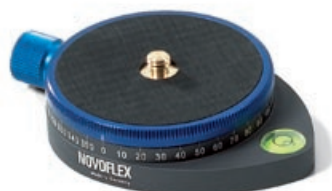

PANO-PLATE

TURNTABLE | PANORAMA

—
—
—
—

PANORAMA